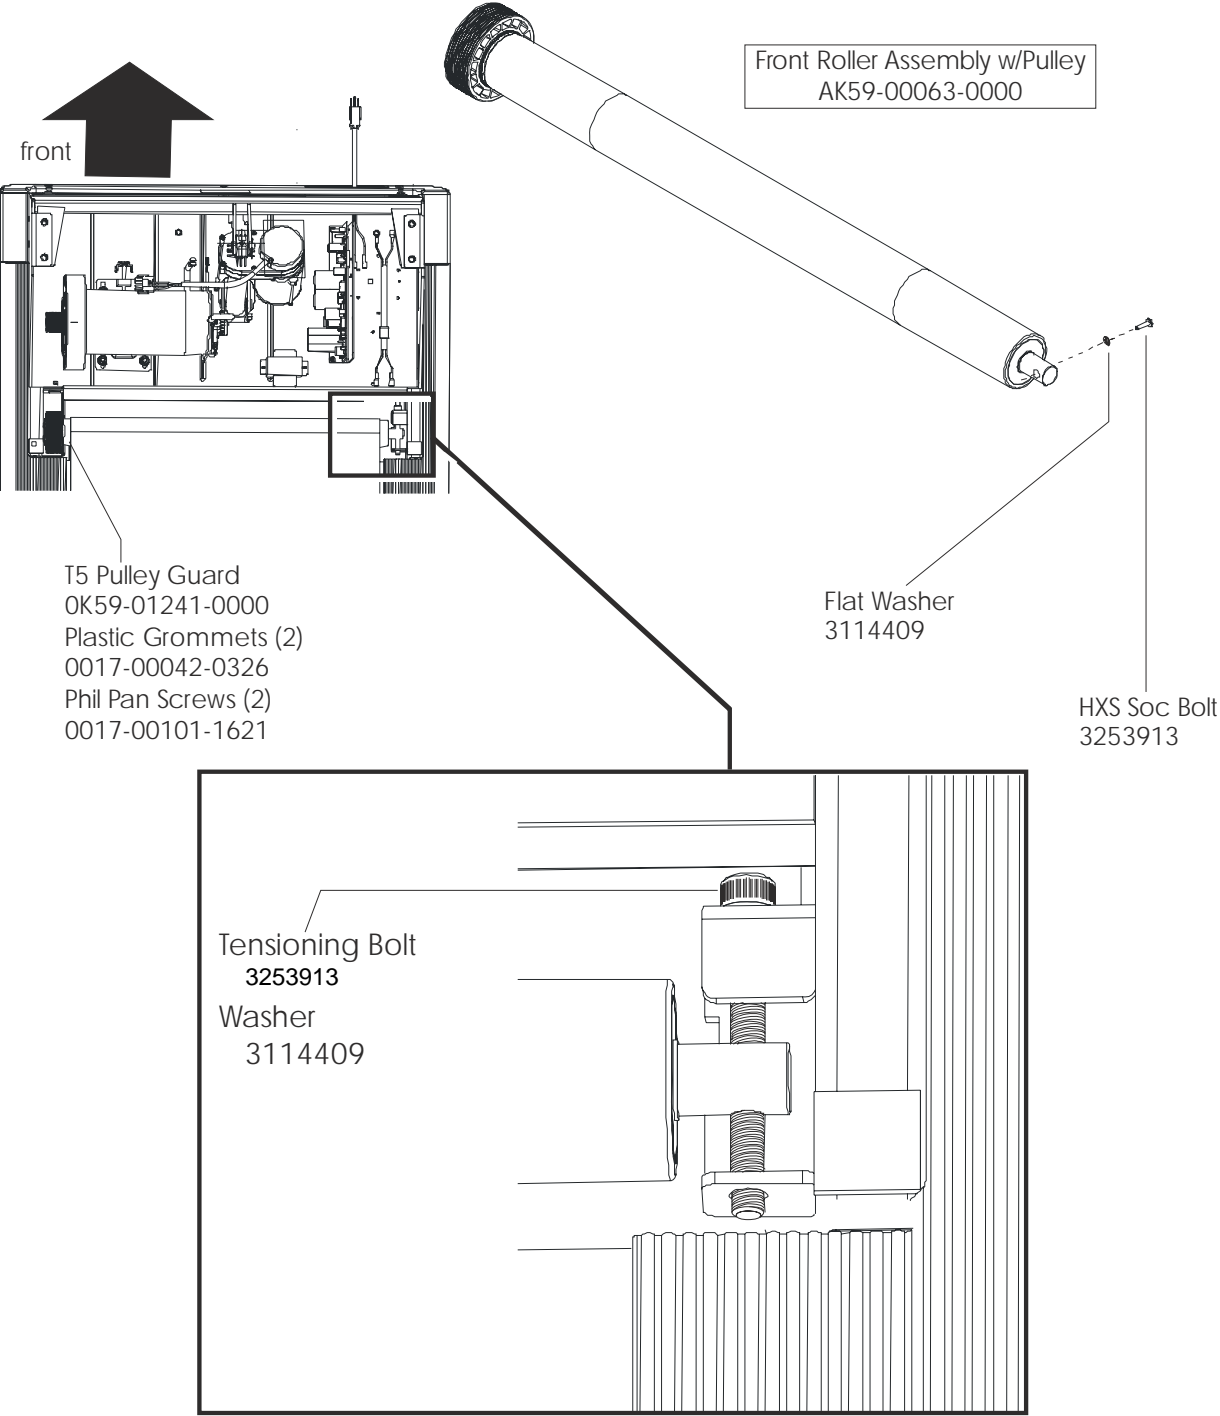

Motor Cover, Front End Cap, and Leg Levelers

Lift Frame and Lift Motor

Motor Controller Kit
Domestic
AK59-00112-0000
International
AK59-00113-0000

T5-5 TREADMILL
Block Diagram - Low Voltage

T55-0XXX-01

T5-5 TREADMILL Block Diagram - High Voltage

T55-0XXX-01

T55-0101-01	T55-0102-01	T55-0104-01	T55-0201-01
T5-5.ENG/MET. 230/50.CONT	T5-5.ENG/MET. 230/50.UK	T5-5.ENG/MET. 240.AUST	T5-5.ENG/MET. 230/50.CONT
7420801	7420901	7420801	7420801
LINE CORD, UK	7420901		
LINE CORD, AUSTRALIA	7802901		